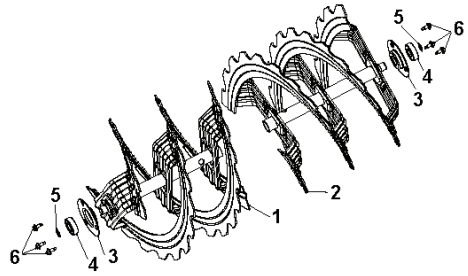

REF.	ART. NR	ARTIKELBESKRIVNING	ANMÄRKNING	KIT
1	581970503	INMATARSKRUV		1
2	581970603	INMATARSKRUV		1
3	580855501	LAGERSTÖD	For all EXCEPT 97046960100, 97046970100, 97046970101	1
3	532434010	STÖD	For 97046960100, 97046970100, 97046970101	1
4	532437622	LAGER	For all EXCEPT 97046960100, 97046970100, 97046970101	1
4	532110485	LAGER	For 97046960100, 97046970100, 97046970101	1
5	812000028	KLÄMMA		1
6	817670412	SCREW	For 96193012500, 96193012800	1
6	585517801	SCREW	For all EXCEPT 97046970100	1
7	532192199	VERKTYG		1
8	586414802	TRIM		1
9	586330302	TRIM		1
10	586330402	TRIM		1
11	817670412	SCREW	For 96193012500, 96193012800	1
11	817060410	SCREW	For all EXCEPT 96193012500, 96193012800	1
12	582867701	GEARBOX		1
13	596920101	FLÄKTHJUL	For 97046960100, 97046970100, 97046970101	1
13	585198303	FLÄKTHJUL	For all EXCEPT 97046960100, 97046970100, 97046970101	1
14	585056901	UTKASTARRÖR		1
15	597433002	FÄSTE		1
16	588077502	BULT		1
17	595086601	MUTTER		1
18	585691301	MUTTER		1
19	585691201	BULT		1
20	532198791	KULLAGER		1
21	532407834	HASPLÅT		1
22	585691701	BULT		1
23	585691301	MUTTER		1
24	588610240	HUS KPL		1
25	585048502	PLATTA		1
26	596039401	BULT		1
27	596039201	LOCK NJT		1
27	532155377	MUTTER	For all EXCEPT 97046960100, 97046970100, 97046970101	1
28	585109004	STÖD		1
29	585691301	MUTTER		1
30	585832001	BULT		1
31	872110510	BULT		1